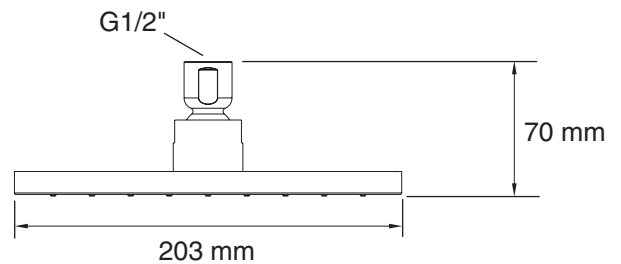

Dimensions (mm)