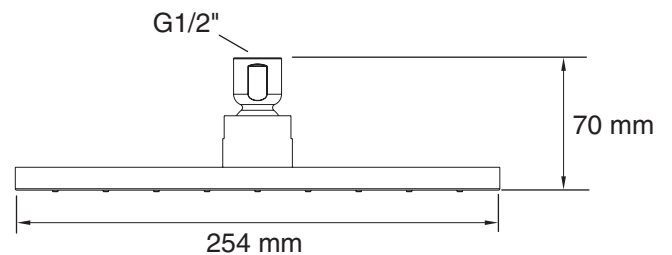

Dimensions (mm)